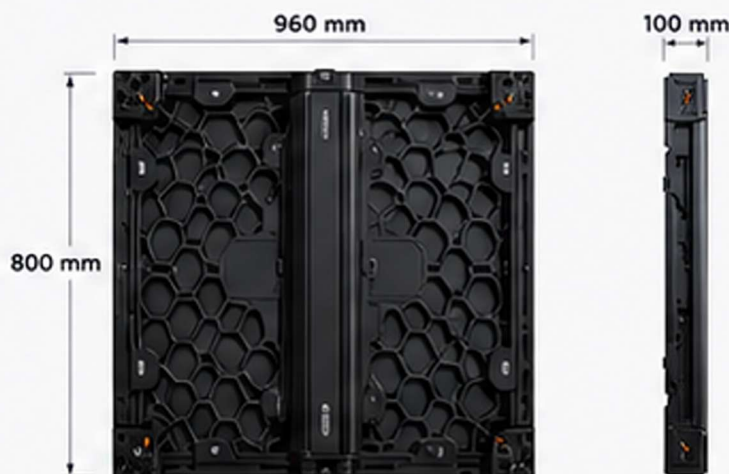

### BUILD & STRUCTURE

Cabinet Size (W x H x D)	960 x 800 x 100 mm
Cabinet Quantity	6 pcs (3 x 2)
Material	Steel
Total Weight (Screen)	83 kg
Module Quantity (per Cabinet)	15 pcs

CABINET LAYOUT	SCREEN SIZE (m)	SCREEN SIZE (ft)	RESOLUTION (pixels)	TOTAL PIXELS
3 x 2	2.88 x 1.60	9.449 x 5.249	2304 x 1280	2,949,120

## LED MODULE DETAILS

**PIXEL CONFIGURATION**  
1R 1G 1B

**LED TYPE**  
SMD1010

**PIXEL DENSITY**  
640,000 dots/m<sup>2</sup>

**MODULE SIZE (W × H)**  
320 × 160 mm

**MODULE RESOLUTION**  
256 × 128 dots